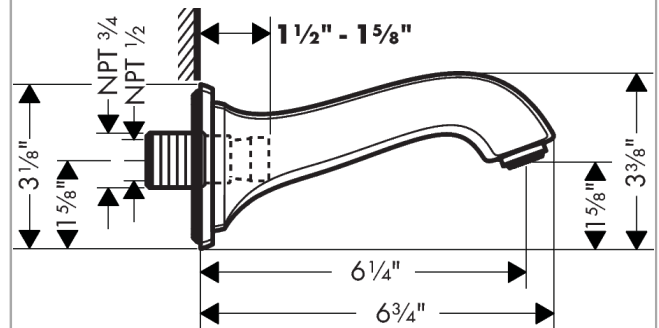

**Metropol Classic
Tub Spout**

Finishes : **chrome** Part no. : **13425001**

Description

Features

- Solid brass

Item details

List Price \$ 170.00

Compliance

Product image

Scale drawing

**Metropol Classic
Tub Spout**

Finishes : **chrome** Part no. : **13425001**

Exploded drawing

Year of production: >01/19

**Metropol Classic
Tub Spout**

Finishes : **chrome** Part no. : **13425001**

Spare parts list

Year of production: >01/19

Pos.	Description	Part no.	Price	PU
1	connecting thread	95658001	-	1
2	O-ring 13x2	98128000	-	1
3	hollow set screw M6x6	97660000	-	1
4	O-ring 48x5	98174000	-	1
5	aerator M24x1 (30 l/min)	96512000	-	1