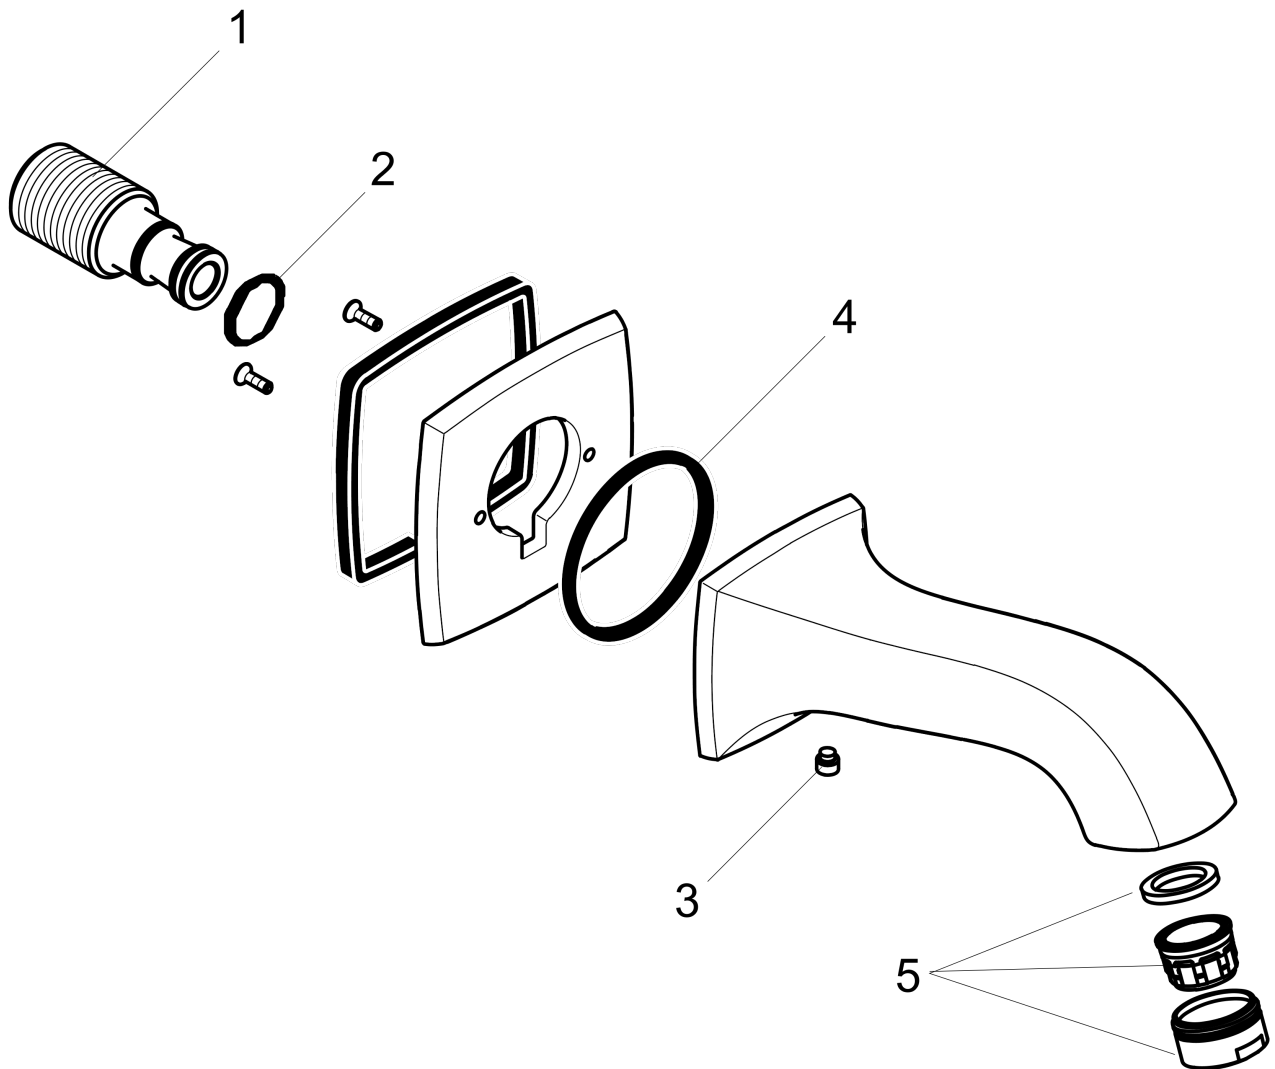

**Metropol Classic
Tub Spout**

Finishes : **chrome** Part no. : **13425001**

Description

Features

- Solid brass

Item details

List Price \$ 170.00

Compliance

Product image

Scale drawing

**Metropol Classic
Tub Spout**

Finishes : **chrome** Part no. : **13425001**

Exploded drawing

Year of production: >01/19

**Metropol Classic
Tub Spout**

Finishes : **chrome** Part no. : **13425001**

Spare parts list

Year of production: >01/19

Pos.	Description	Part no.	Price	PU
1	connecting thread	95658001	-	1
2	O-ring 13x2	98128000	-	1
3	hollow set screw M6x6	97660000	-	1
4	O-ring 48x5	98174000	-	1
5	aerator M24x1 (30 l/min)	96512000	-	1